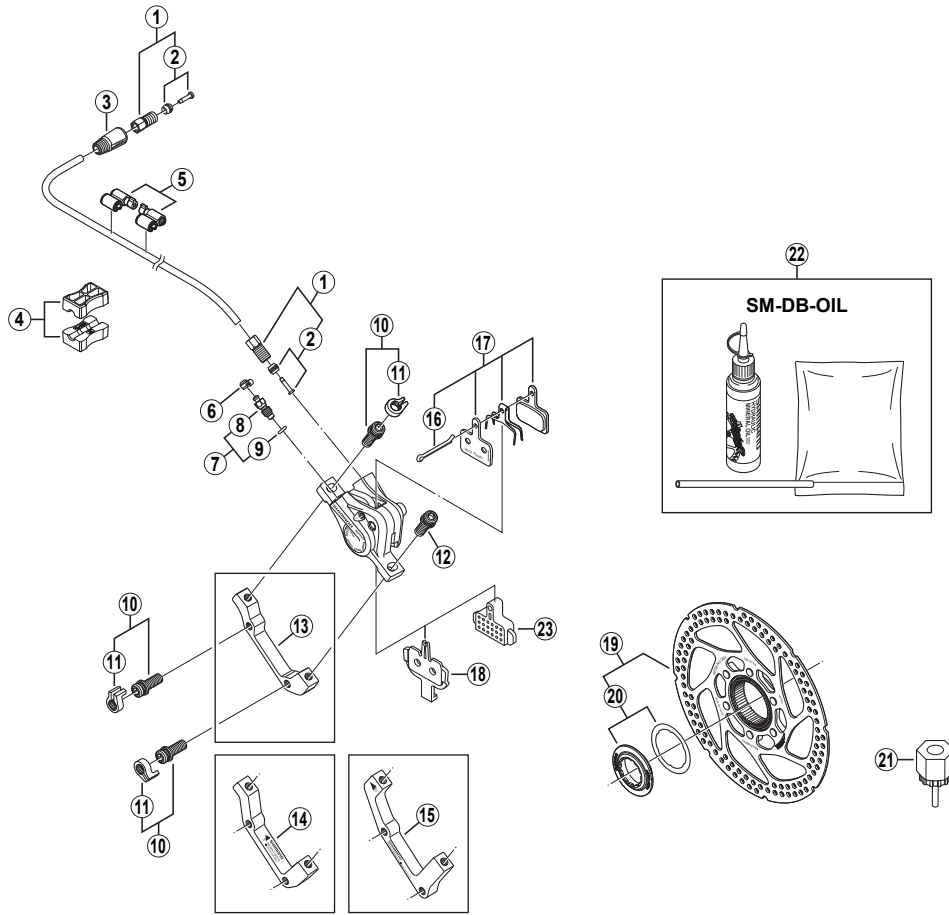

Rear Disc Brake

BR-M486 Brake Caliper
SM-RT53 Disc Rotor

SM-BH59 Brake Hose

BR-M575
 BR-M535
 BR-M485

ITEM NO.	SHIMANO CODE NO.	DESCRIPTION	INTERCHANGEABILITY		
1	Y-8H2 98010	Connecting Bolt Unit	A	A	A
2	Y-8H2 98020	Olive & Connecting Insert	A	A	A
3	Y-8H2 03010	Cover	A	A	A
4	Y-8H1 98030	TL-BH61 Special Tool (2 pcs.)	A	A	A
5	Y-830 98040	SM-HANG Hose Supporter A & B	A	A	A
6	Y-8B2 14000	Bleed Nipple Cap	A	A	A
7	Y-8ES 98020	Bleed Nipple & Seal Ring	A		A
8	Y-8CL 24100	Bleed Nipple	A		A
9	Y-8B5 11000	O-Ring for Bleed Nipple	A		A
10	Y-8DS 98010	Adapter Fixing Bolt (M6 x 18.7) & Stop Ring	A	A	A
11	Y-8C5 11000	Stop Ring	A	A	A
12	Y-8C5 09020	Adapter Fixing Bolt (M6 x 18.7)	A	A	A
13	Y-8DB 10100	A-Standard Mount Adapter for Disc Rotor ϕ 160 mm	A	B	A
14	Y-817 71100	A-Standard Mount Adapter (SM-MA-R180P/S) for Disc Rotor ϕ 180 mm	A		A
15	Y-8CZ 01110	A-Standard Mount Adapter (SM-MA-R203P/S) for Disc Rotor ϕ 203 mm	A		A
16	Y-8DB 06000	Split Pin	A	A	A
17	Y-8ES 98030	Resin Pad (B01S) & Spring w/Split Pin	A		A
18	Y-8C5 15000	Pad Spacer	A		A
19	E-SMRT53	SM-RT53 Disc Rotor Unit (ϕ 160 mm)			A
	E-SMRT53M	SM-RT53M Disc Rotor Unit (ϕ 180 mm)			A
	E-SMRT53L	SM-RT53L Disc Rotor Unit (ϕ 203 mm)			A
20	Y-8HS 98030	Lock Ring & Washer	A	A	A
21	Y-120 09230	TL-LR15 Lock Ring Removal Tool	A	A	A
22	Y-839 98010	Mineral Oil Bleed Kit (50 ml)	A	A	A
* 23	Y-8FZ 05000	Bleeding Spacer	A		

A: Same parts.

B: Parts are usable, but differ in materials, appearance, finish, size, etc.

Absence of mark indicates non-interchangeability.

0901-2884A

Specifications are subject to change without notice.