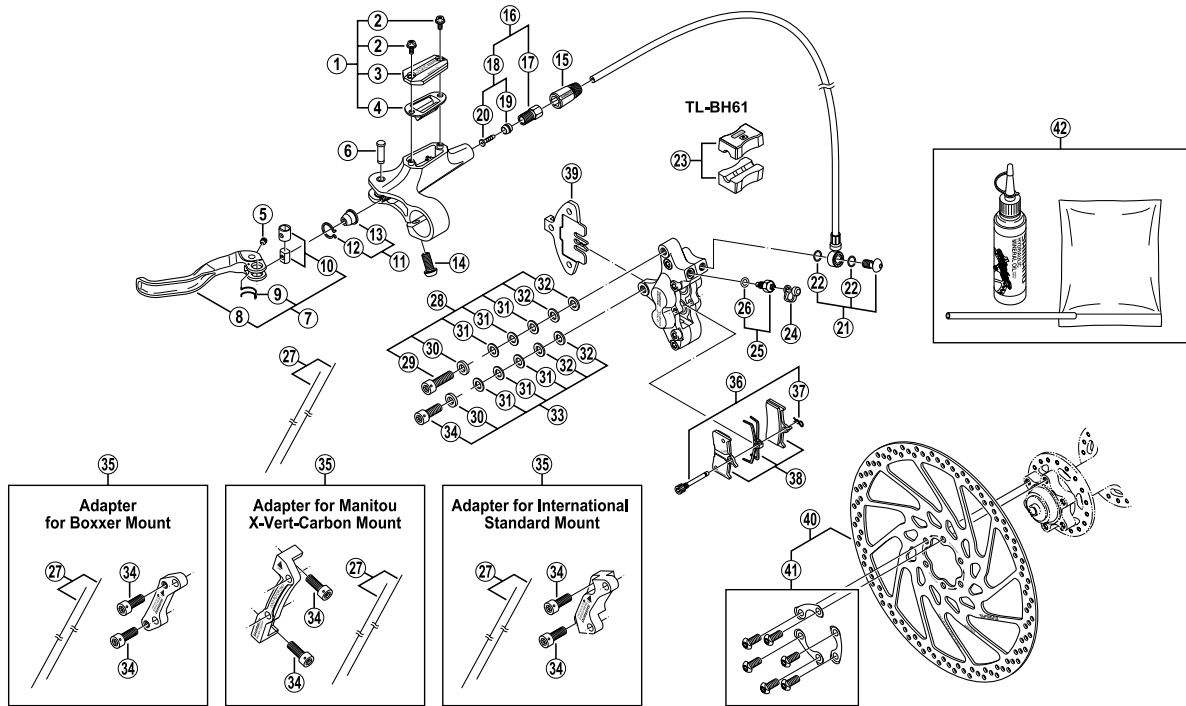

DEORE XT Front Disc Brake

BR-M755-DH Brake Caliper
BL-M756 Brake Lever

SM-RT75-DH Disc Rotor
SM-BH63 Brake Hose

SM-DB-OIL Mineral Oil

ITEM NO.	SHIMANO CODE NO.	DESCRIPTION
* 1	Y-8S5 98010	L.H. Lid Unit
	Y-8S5 98050	L.H. Lid Unit for BL-M756-S
* 2	Y-8SY 24000	Lid Fixing Screw
* 3	Y-8S4 07130	L.H. Lid
	Y-8S4 07150	L.H. Lid for BL-M756-S
* 4	Y-8S1 06000	Diaphragm
* 5	Y-6AR69000	Lever Axle Fixing Bolt (4 mm)
* 6	Y-8SY 98040	Lever Axle
	Y-8S5 98030	Lever Unit
* 7	Y-8S5 98070	Lever Unit for BL-M756-S
	Y-8SZ 05300	Lever Member
* 8	Y-8SZ 05400	Lever Member for BL-M756-S
9	Y-8SY 13000	Boss Spring
* 10	Y-6JK 98070	Reach Adjusting Boss & Sleeve
11	Y-8SY 98070	Boot & Stopper
12	Y-8SY 30000	Boot Stopper
13	Y-8SY 17000	Boot
14	Y-8SB 10000	Clamp Bolt (M6 x 14.8)
	Y-8H2 03010	Cover
16	Y-8H2 98010	Connecting Bolt Unit
* 17	Y-8H2 01000	Connecting Bolt
18	Y-8H2 98020	Olive & Connecting Insert
* 19	Y-8H2 04000	Olive
* 20	Y-8H2 02000	Connecting Insert
* 21	Y-8H0 98010	Banjo Bolt & O-Ring
22	Y-8SY 28000	O-Ring
23	Y-8H1 98030	TL-BH61 Special Tool (2 pcs.)
24	Y-8B2 14000	Bleed Nipple Cap
25	Y-8B2 98080	Bleed Nipple (8 mm) & Seal Ring (φ 7.6 mm)
26	Y-8B2 23003	O-Ring (φ 7.6 mm) for Bleed Nipple
27	Y-8B2 98010	Wire (2 pcs.)
28	Y-8B2 98020	Caliper Fixing Bolt Unit B (M6 x 21)
29	Y-8B2 18000	Fixing Bolt B (M6 x 21)
30	Y-8B2 29000	Washer (2 mm)
31	Y-8B2 16000	Adjusting Washer (0.2 mm)
32	Y-8B2 15000	Spacer (0.5 mm)
33	Y-8B2 98030	Caliper Fixing Bolt Unit A (M6 x 16.5)
34	Y-8B2 17000	Fixing Bolt A (M6 x 16.5)
	Y-8B2 98100	Adapter Unit (SM-MA-F203S/B) for Boxxer Mount
35	Y-8B2 98110	Adapter Unit (SM-MA-F203S/P) for Manitou X-Vert-Carbon Mount
	Y-8B2 98210	Adapter Unit (SM-MA-F203S/S) for International Standard Mount
36	Y-8B2 98050	Pad Axle & Snap Ring
37	Y-8B2 12000	Snap Ring
38	Y-8B2 98060	Metal Pad (M03) & Spring
39	Y-8B2 30000	Pad Spacer
40	Y-818 98060	Disc Rotor Unit (φ 203 mm)
41	Y-818 98030	Disc Rotor Fixing Bolt & Plate
42	Y-839 98010	Mineral Oil Bleed Kit (50 ml)