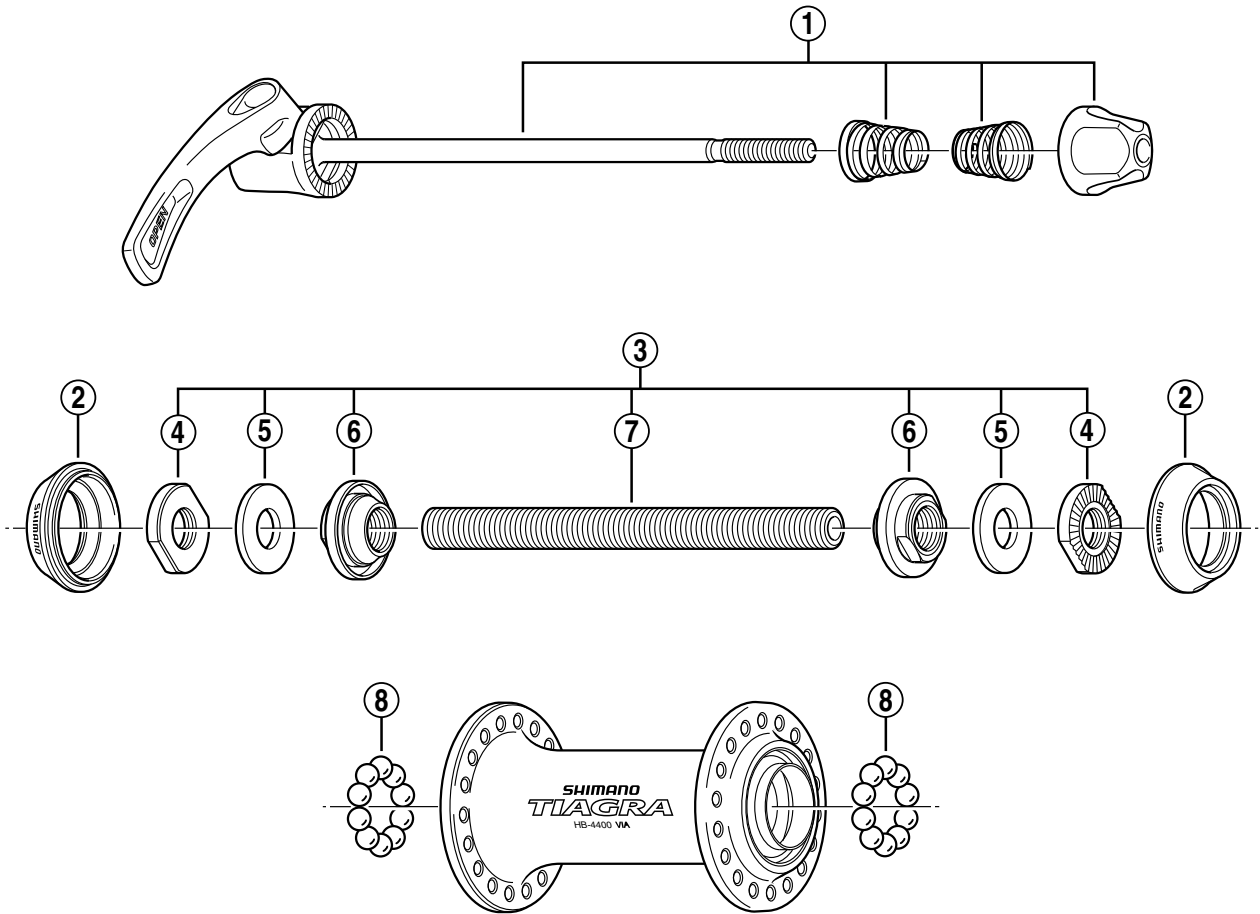

### SHIMANO TIAGRA Front Hub HB-4400

Jun. 1999

ITEM NO.	SHIMANO CODE NO.	DESCRIPTION
1	Y-22U 90110	Complete Quick Release 133 mm (5-1/4")
2	Y-21H 04000	Rubber Seal
3	Y-21H 98070	Complete Hub Axle 108 mm (4-1/4")
4	Y-21H 08100	Serrated Lock Nut 3 mm
5	Y-21H 10200	Washer 2 mm
6	Y-21H 98080	Cone (M9 x 10.4 mm) w/Dust Cover
7	Y-21C 03100	Hub Axle 108 mm (4-1/4")
8	Y-000 91210	Steel Ball (3/16") 20 pcs.

Over Lock Nut Dimension: 100 mm (3-15/16")

IL/HB Printed in Japan 9906-1859