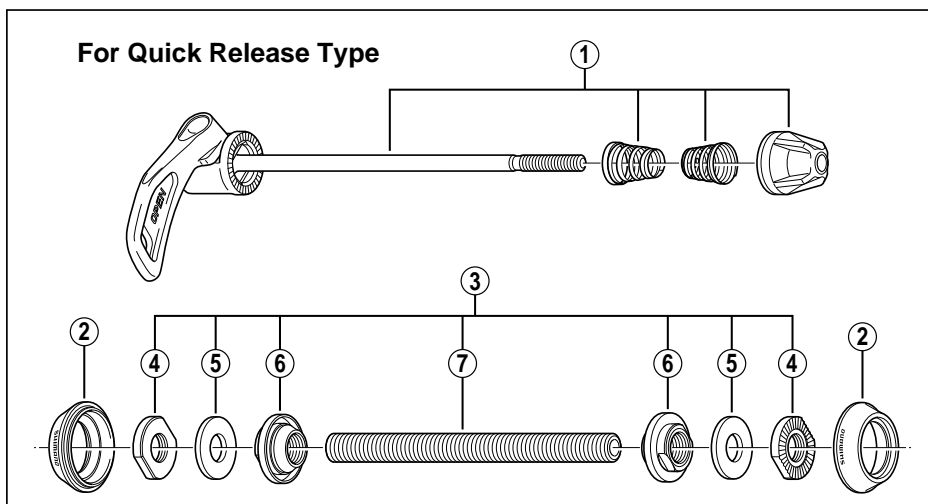

# ALIVIO Front Hub HB-MC12-P

• Over Lock Nut Dimensions: Quick Release Type / Nut Type...100 mm (3-15/16")

ITEM NO.	SHIMANO CODE NO.	DESCRIPTION
1	Y-22K 90100	Complete Quick Release 133 mm (5-1/4")
2	Y-21H 04000	Rubber Seal
3	Y-21H 98070	Complete Hub Axle 108 mm (4-1/4") for Quick Release Type
	Y-22H 98010	Complete Hub Axle 140 mm (5-1/2") for Nut Type
4	Y-21H 08100	Serrated Lock Nut 3 mm for Quick Release Type
5	Y-21H 10200	Washer 2 mm
6	Y-21H 98080	Cone (M9 x 10.4 mm) w/Dust Cover
7	Y-21C 03100	Hub Axle 108 mm (4-1/4") for Quick Release Type
	Y-21D 05200	Hub Axle 140 mm (5-1/2") for Nut Type
8	Y-21D 02000	Fixing Nut
9	Y-21D 03000	Rollet Washer 2 mm
10	Y-21D 04010	Lock Nut 3 mm for Nut Type
11	Y-000 91210	Steel Ball (3/16") 20 pcs.