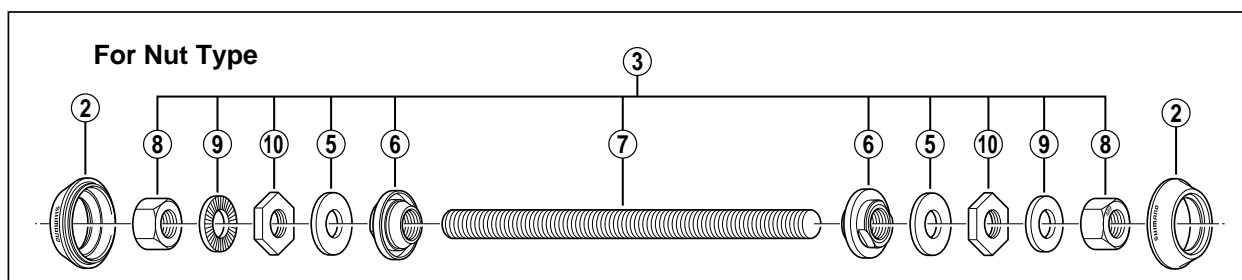

# ALIVIO Front Hub HB-MC12-P

• Over Lock Nut Dimensions: Quick Release Type / Nut Type...100 mm (3-15/16")

ITEM NO.	SHIMANO CODE NO.	DESCRIPTION
1	Y-22K 90100	Complete Quick Release 133 mm (5-1/4")
2	Y-21H 04000	Rubber Seal
3	Y-21H 98070	Complete Hub Axle 108 mm (4-1/4") for Quick Release Type
	Y-22H 98010	Complete Hub Axle 140 mm (5-1/2") for Nut Type
4	Y-21H 08100	Serrated Lock Nut 3 mm for Quick Release Type
5	Y-21H 10200	Washer 2 mm
6	Y-21H 98080	Cone (M9 x 10.4 mm) w/Dust Cover
7	Y-21C 03100	Hub Axle 108 mm (4-1/4") for Quick Release Type
	Y-21D 05200	Hub Axle 140 mm (5-1/2") for Nut Type
8	Y-21D 02000	Fixing Nut
9	Y-21D 03000	Rollet Washer 2 mm
10	Y-21D 04010	Lock Nut 3 mm for Nut Type
11	Y-000 91210	Steel Ball (3/16") 20 pcs.