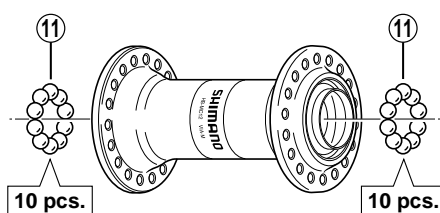

# ALIVIO Front Hub HB-MC12-P

• Over Lock Nut Dimensions: Quick Release Type / Nut Type...100 mm (3-15/16")

ITEM NO.	SHIMANO CODE NO.	DESCRIPTION
1	Y-22K 90100	Complete Quick Release 133 mm (5-1/4")
2	Y-21H 04000	Rubber Seal
3	Y-21H 98070	Complete Hub Axle 108 mm (4-1/4") for Quick Release Type
	Y-22H 98010	Complete Hub Axle 140 mm (5-1/2") for Nut Type
4	Y-21H 08100	Serrated Lock Nut 3 mm for Quick Release Type
5	Y-21H 10200	Washer 2 mm
6	Y-21H 98080	Cone (M9 x 10.4 mm) w/Dust Cover
7	Y-21C 03100	Hub Axle 108 mm (4-1/4") for Quick Release Type
	Y-21D 05200	Hub Axle 140 mm (5-1/2") for Nut Type
8	Y-21D 02000	Fixing Nut
9	Y-21D 03000	Rollet Washer 2 mm
10	Y-21D 04010	Lock Nut 3 mm for Nut Type
11	Y-000 91210	Steel Ball (3/16") 20 pcs.