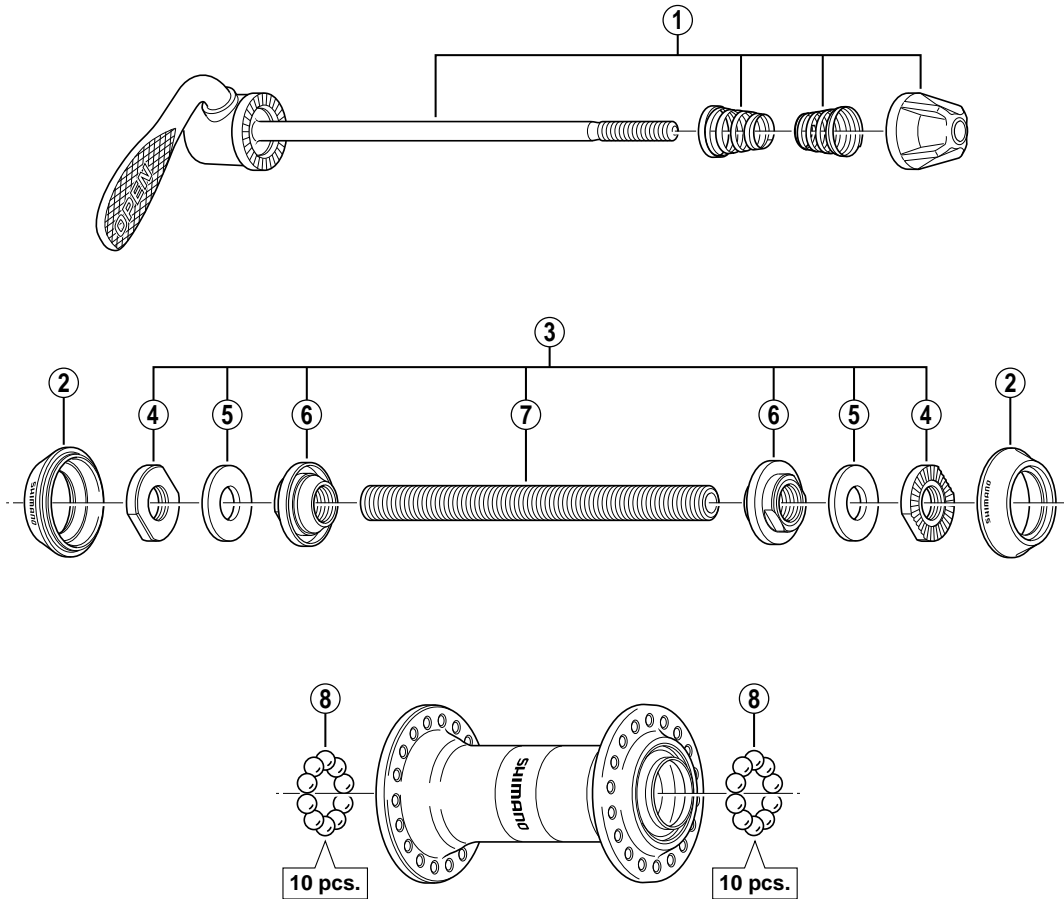

SHIMANO Front Hub HB-RM60-QR

• Over Lock Nut Dimension: 100 mm (3-15/16")

ITEM NO.	SHIMANO CODE NO.	DESCRIPTION
1	Y-2ST 98030	Complete Quick Release 133 mm (5-1/4")
2	Y-21H 04000	Rubber Seal
3	Y-21H 98070	Complete Hub Axle 108 mm (4-1/4")
4	Y-21H 08100	Serrated Lock Nut 3 mm
5	Y-21H 10200	Washer 2 mm
6	Y-21H 98080	Cone (M9 x 10.4 mm) w/Dust Cover
7	Y-21C 03100	Hub Axle 108 mm (4-1/4")
8	Y-000 91210	Steel Ball (3/16") 20 pcs.

0806-2434A